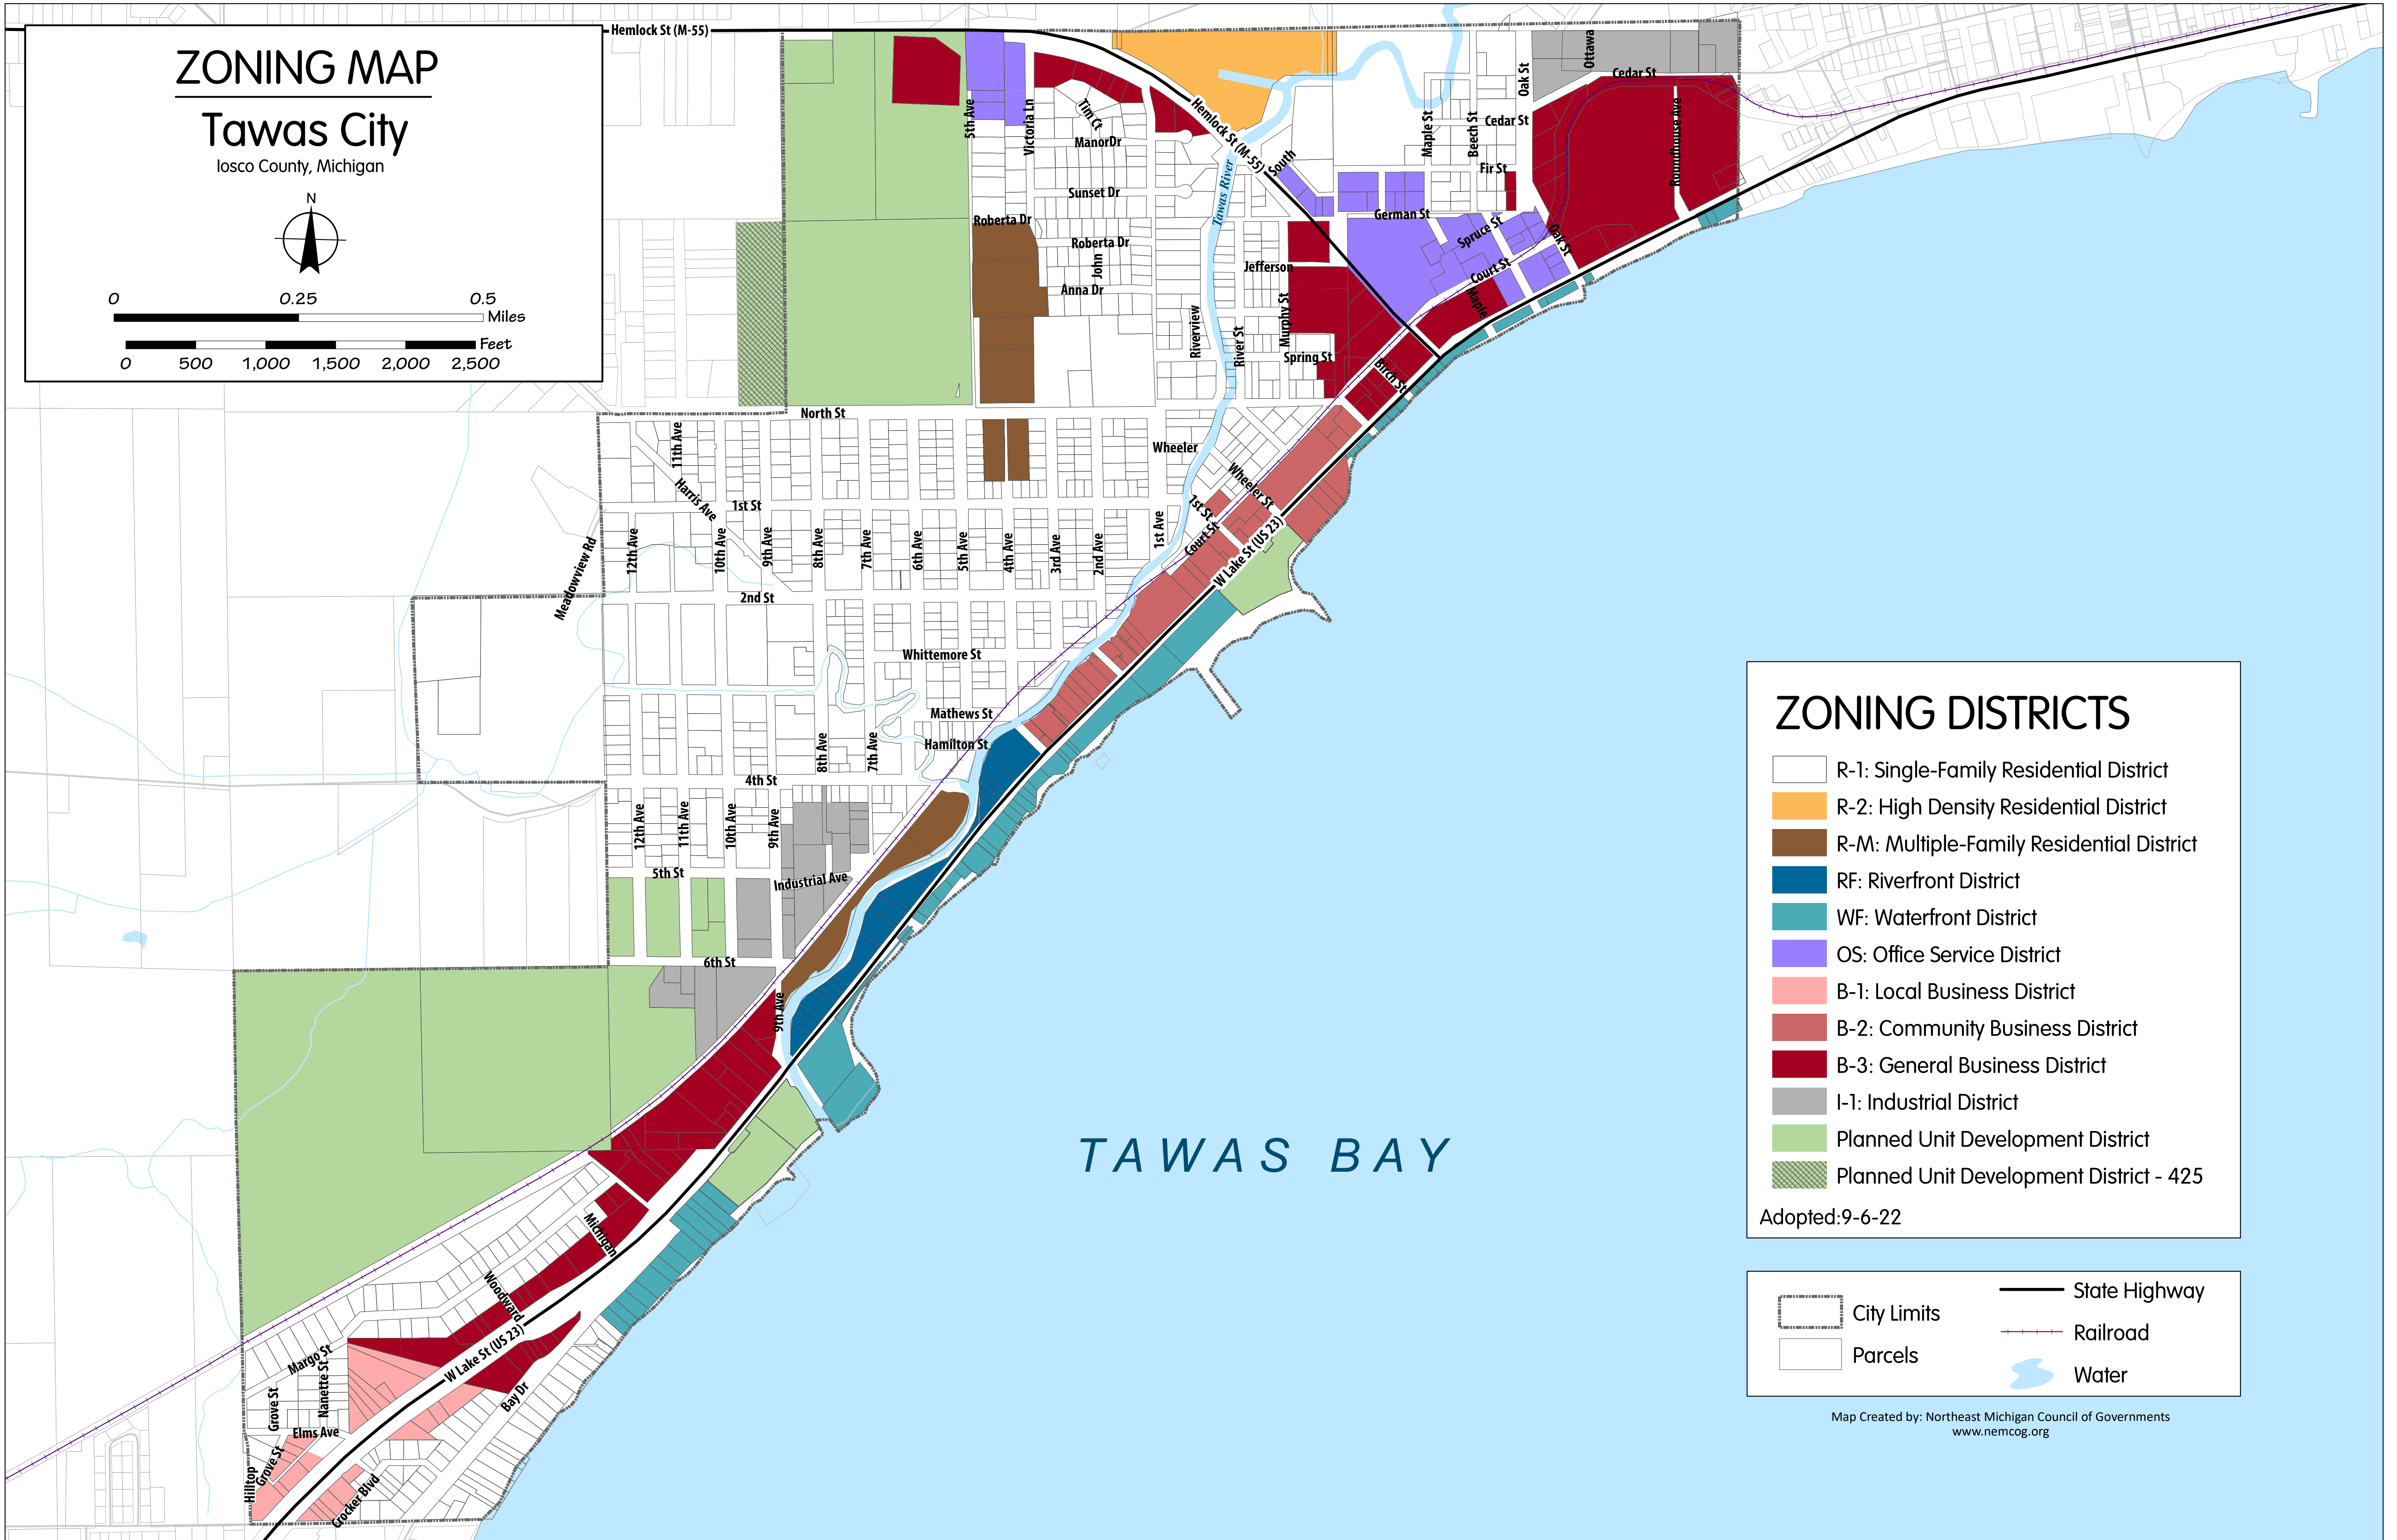

# ZONING MAP

## Tawas City

Iosco County, Michigan

### ZONING DISTRICTS

- R-1: Single-Family Residential District
- R-2: High Density Residential District
- R-M: Multiple-Family Residential District
- RF: Riverfront District
- WF: Waterfront District
- OS: Office Service District
- B-1: Local Business District
- B-2: Community Business District
- B-3: General Business District
- I-1: Industrial District
- Planned Unit Development District
- Planned Unit Development District - 425

Adopted:9-6-22

- City Limits
- State Highway
- Parcels
- Railroad
- Water