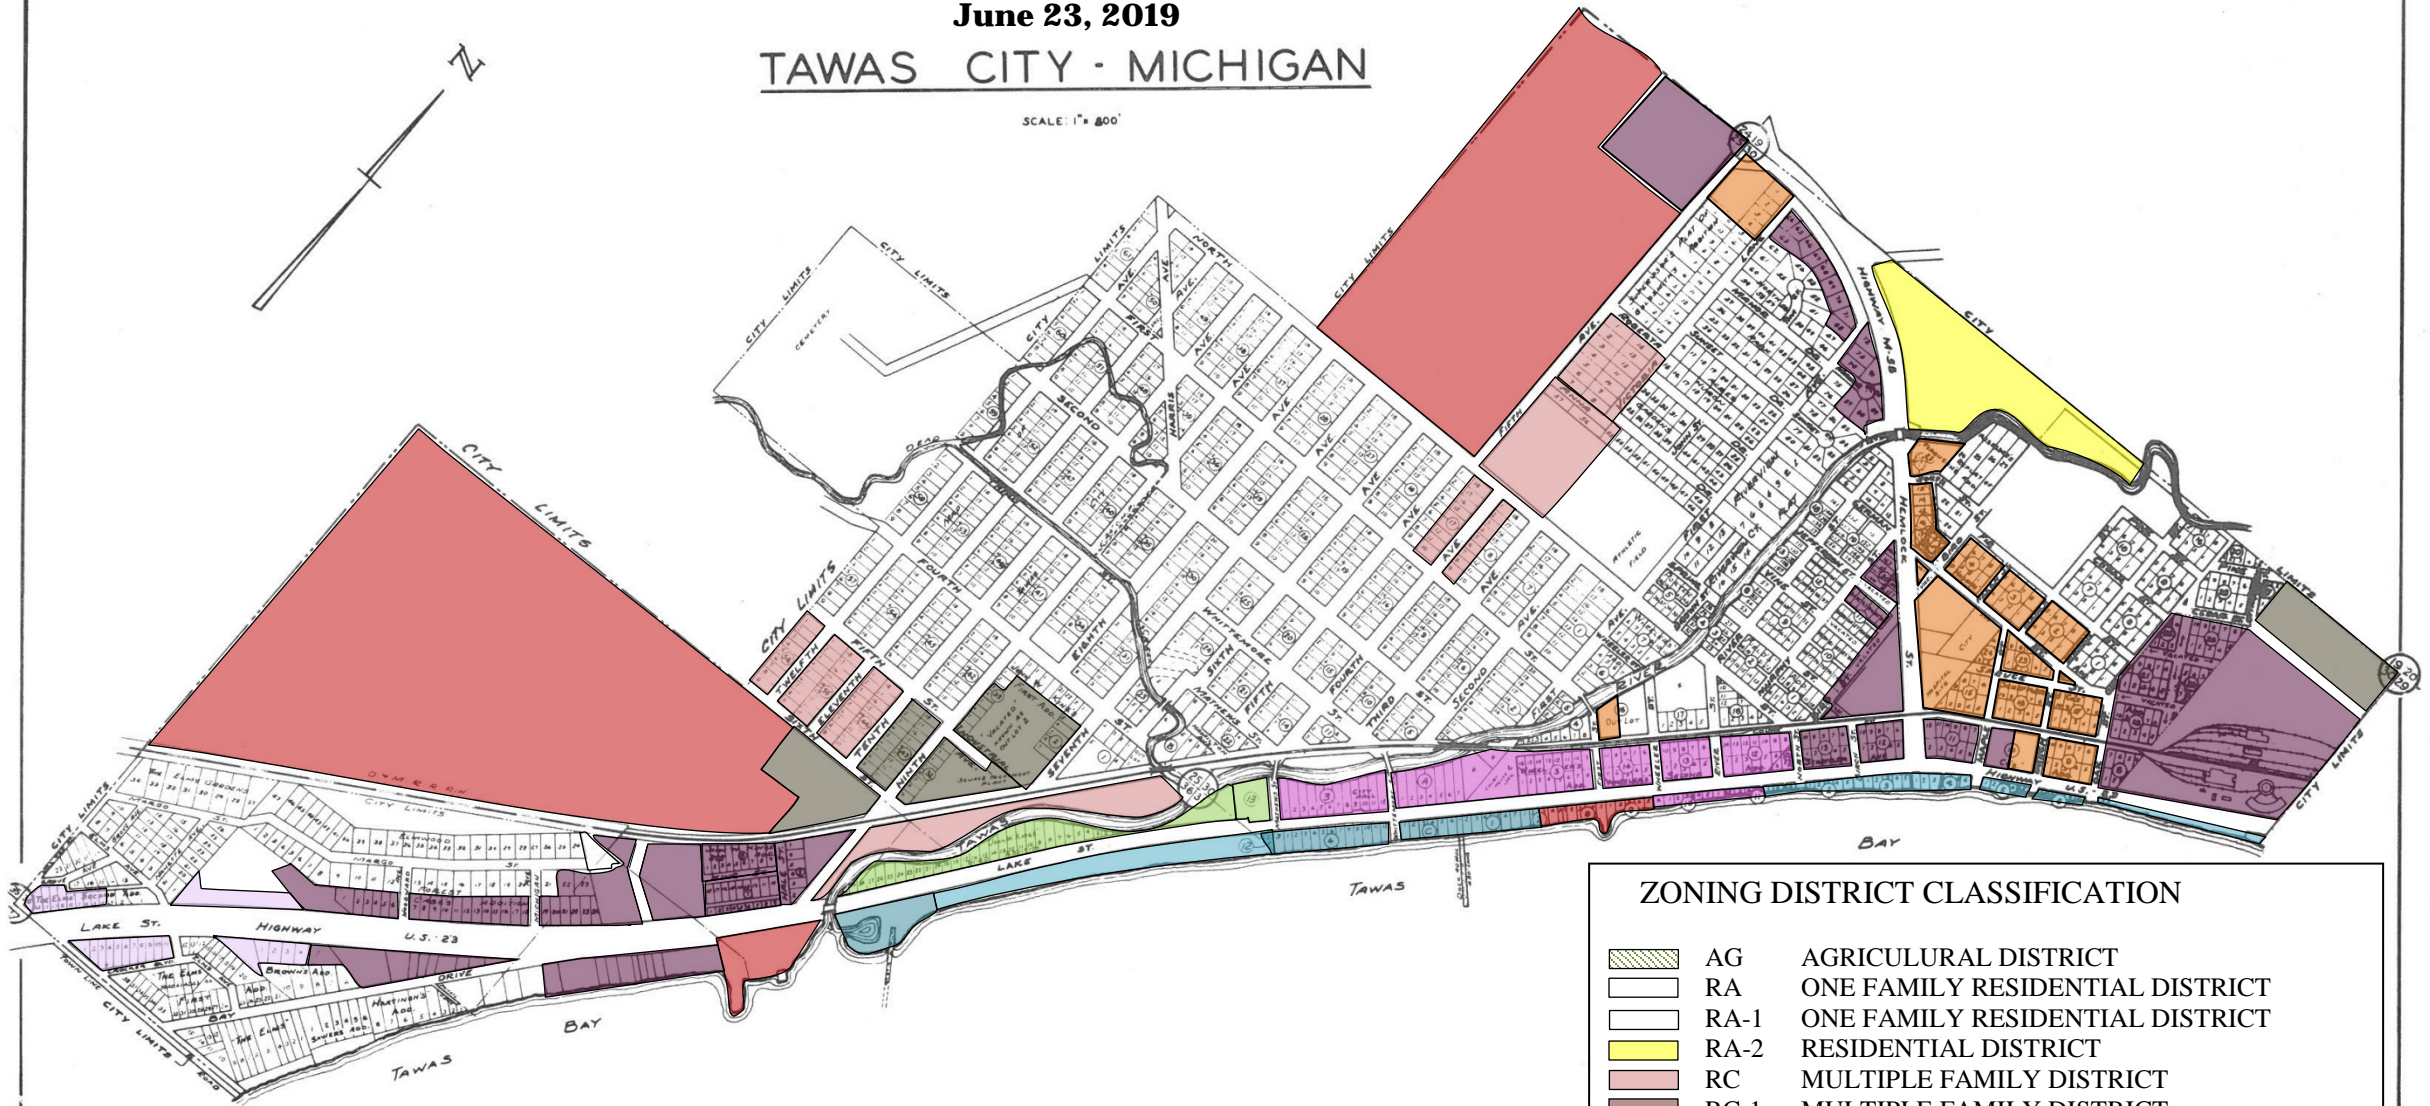

ZONING DISTRICTS

June 23, 2019

TAWAS CITY - MICHIGAN

SCALE: 1" = 800'

ZONING DISTRICT CLASSIFICATION

	AG	AGRICULTURAL DISTRICT
	RA	ONE FAMILY RESIDENTIAL DISTRICT
	RA-1	ONE FAMILY RESIDENTIAL DISTRICT
	RA-2	RESIDENTIAL DISTRICT
	RC	MULTIPLE FAMILY DISTRICT
	RC-1	MULTIPLE FAMILY DISTRICT
	OS	OFFICE SERVICE DISTRICT
	B-1	LOCAL BUSINESS DISTRICT
	B-2	COMMUNITY BUSINESS DISTRICT
	B-3	GENERAL BUSINESS DISTRICT
	I-1	INDUSTRIAL DISTRICT
	WF	WATER FRONT DISTRICT
	PUD	PLANNED UNIT DEVELOPMENT
	RF	RIVERFRONT DISTRICT