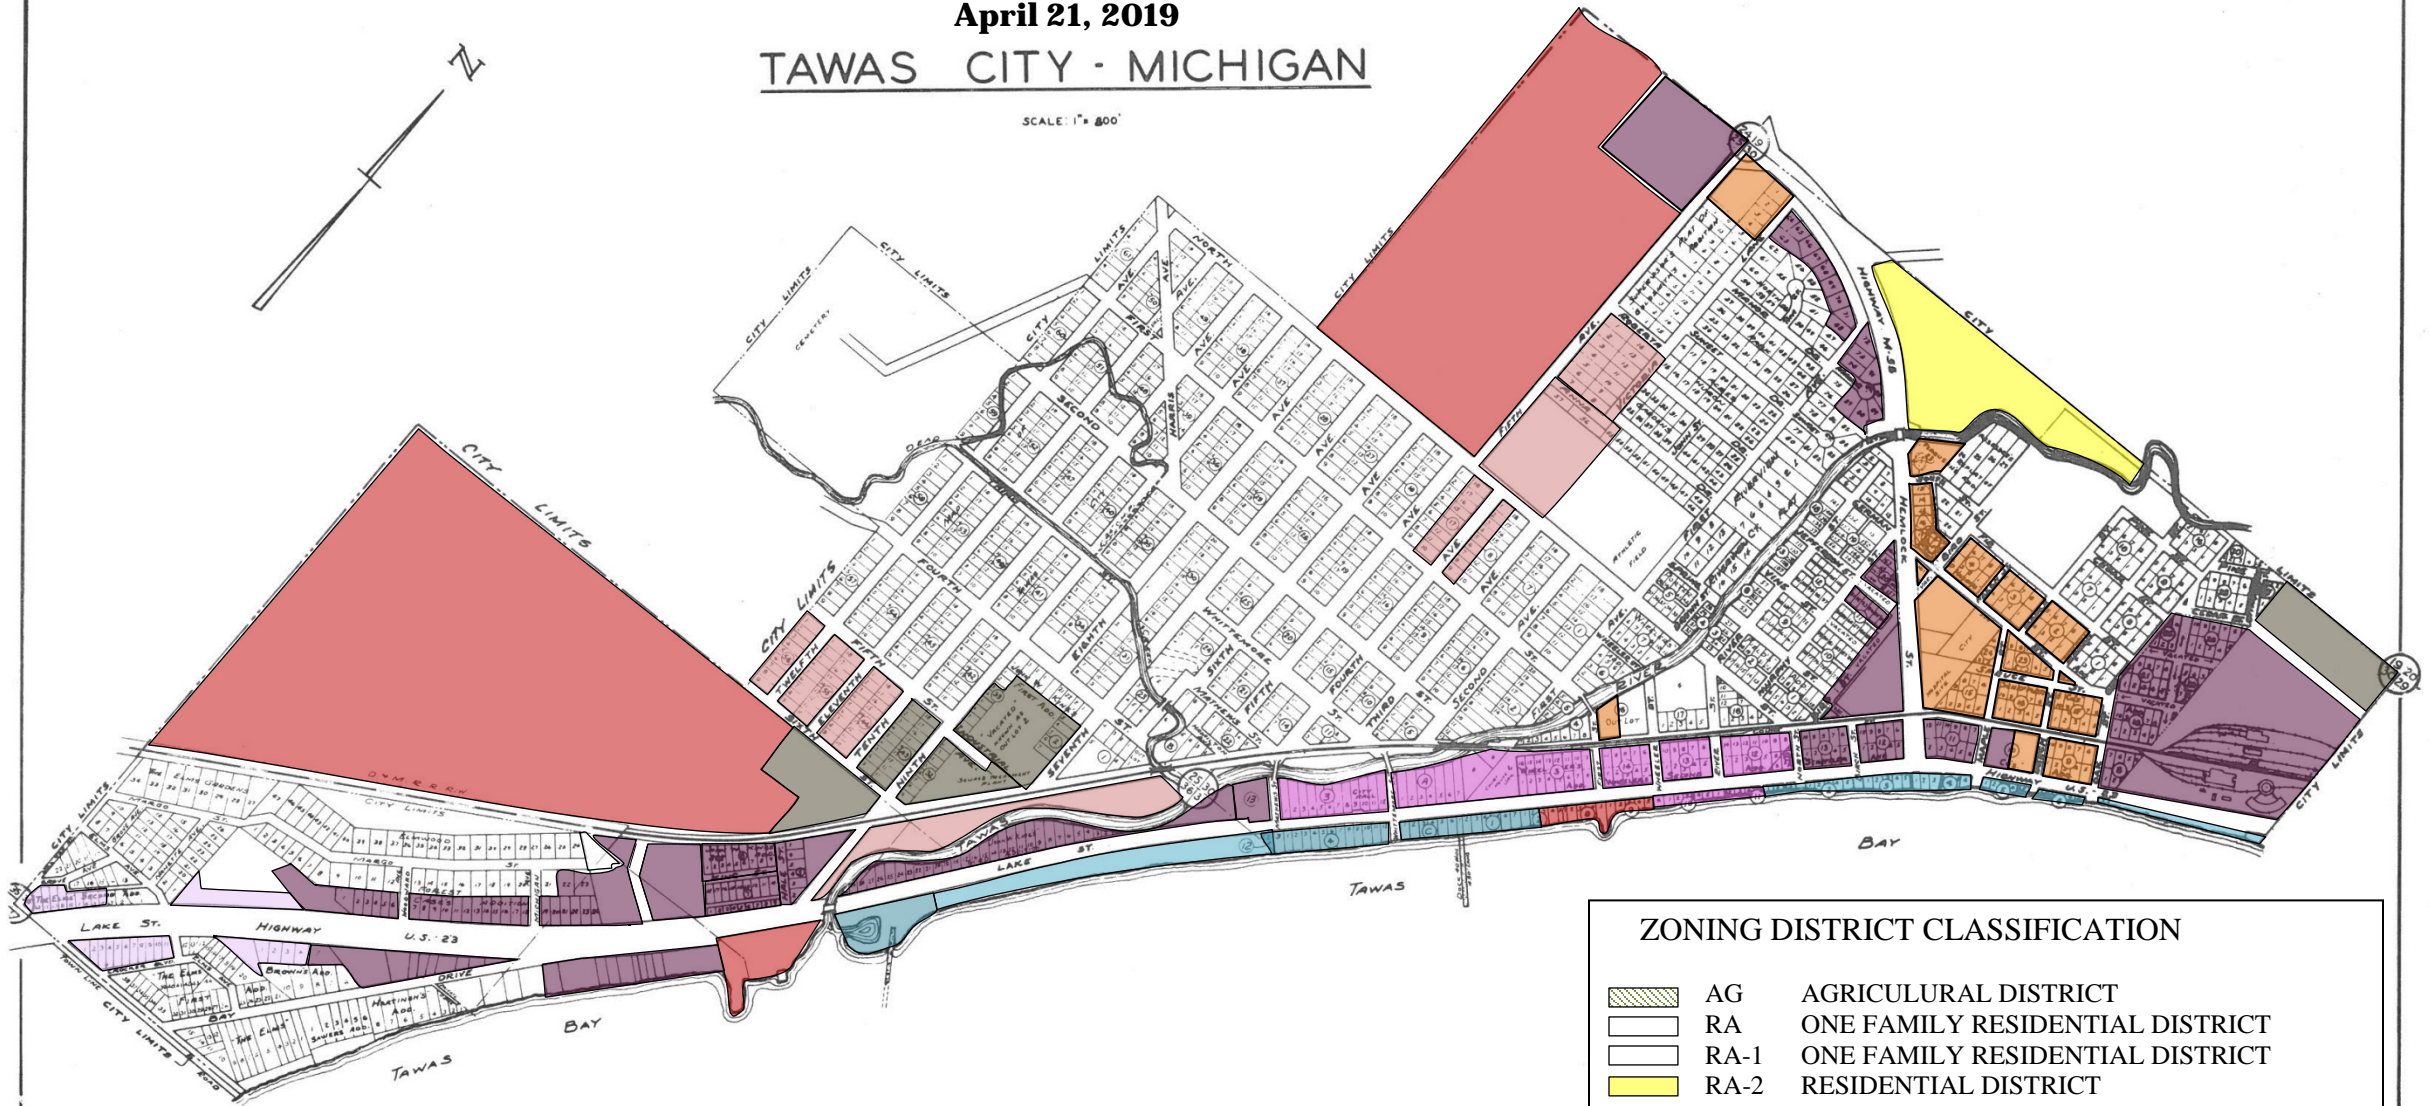

# ZONING DISTRICTS

April 21, 2019

## TAWAS CITY - MICHIGAN

SCALE: 1" = 800'

### ZONING DISTRICT CLASSIFICATION

	AG	AGRICULTURAL DISTRICT
	RA	ONE FAMILY RESIDENTIAL DISTRICT
	RA-1	ONE FAMILY RESIDENTIAL DISTRICT
	RA-2	RESIDENTIAL DISTRICT
	RC	MULTIPLE FAMILY DISTRICT
	RC-1	MULTIPLE FAMILY DISTRICT
	OS	OFFICE SERVICE DISTRICT
	B-1	LOCAL BUSINESS DISTRICT
	B-2	COMMUNITY BUSINESS DISTRICT
	B-3	GENERAL BUSINESS DISTRICT
	I-1	INDUSTRIAL DISTRICT
	WF	WATER FRONT DISTRICT
	PUD	PLANNED UNIT DEVELOPMENT