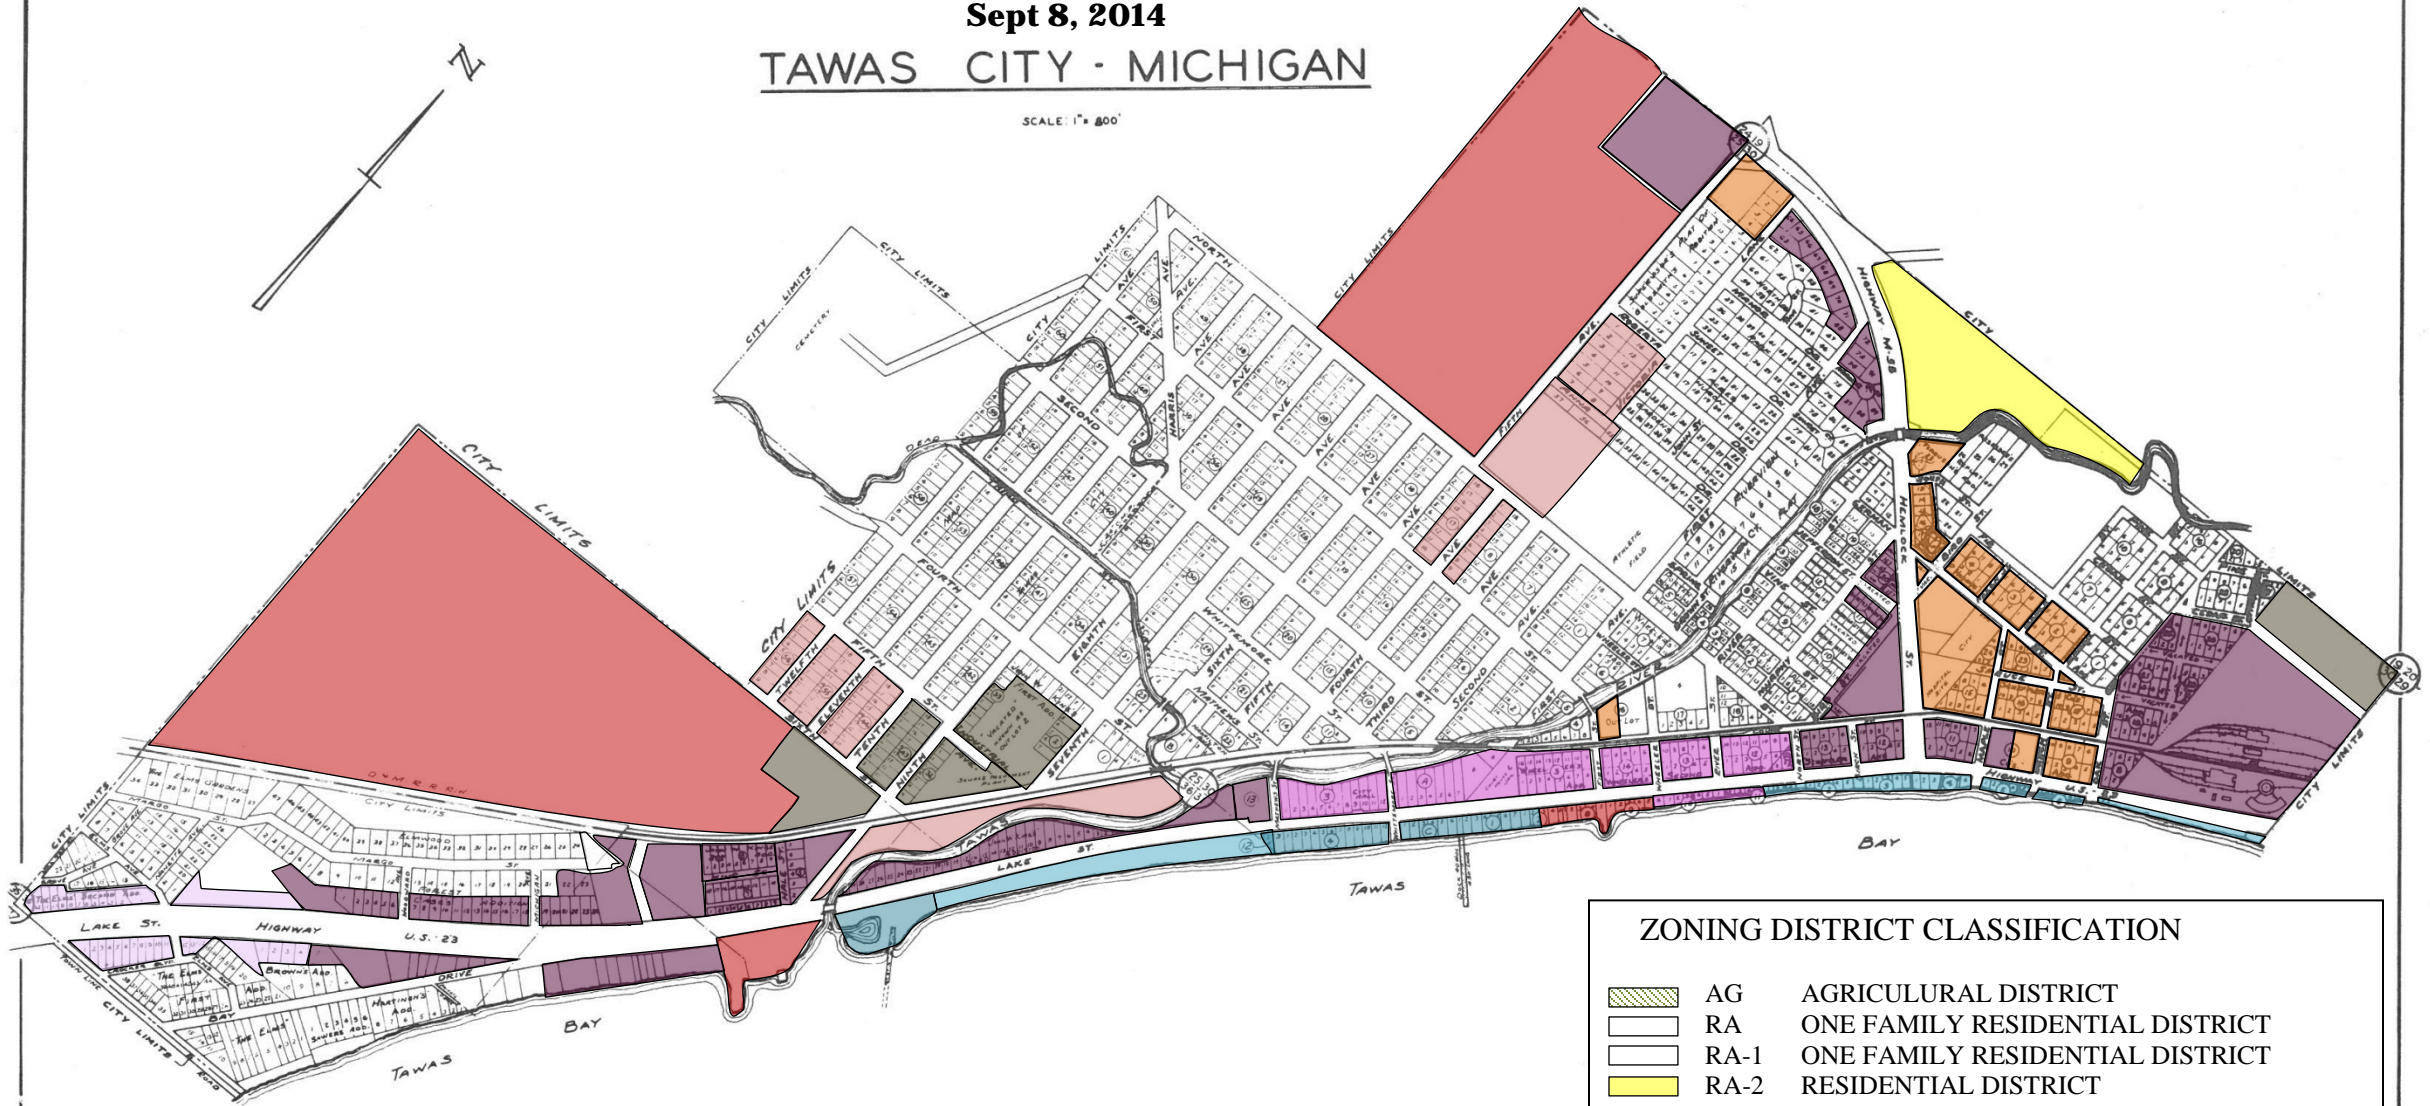

ZONING DISTRICTS

Sept 8, 2014

TAWAS CITY - MICHIGAN

SCALE: 1" = 800'

ZONING DISTRICT CLASSIFICATION

	AG	AGRICULTURAL DISTRICT
	RA	ONE FAMILY RESIDENTIAL DISTRICT
	RA-1	ONE FAMILY RESIDENTIAL DISTRICT
	RA-2	RESIDENTIAL DISTRICT
	RC	MULTIPLE FAMILY DISTRICT
	RC-1	MULTIPLE FAMILY DISTRICT
	OS	OFFICE SERVICE DISTRICT
	B-1	LOCAL BUSINESS DISTRICT
	B-2	COMMUNITY BUSINESS DISTRICT
	B-3	GENERAL BUSINESS DISTRICT
	I-1	INDUSTRIAL DISTRICT
	WF	WATER FRONT DISTRICT
	PUD	PLANNED UNIT DEVELOPMENT