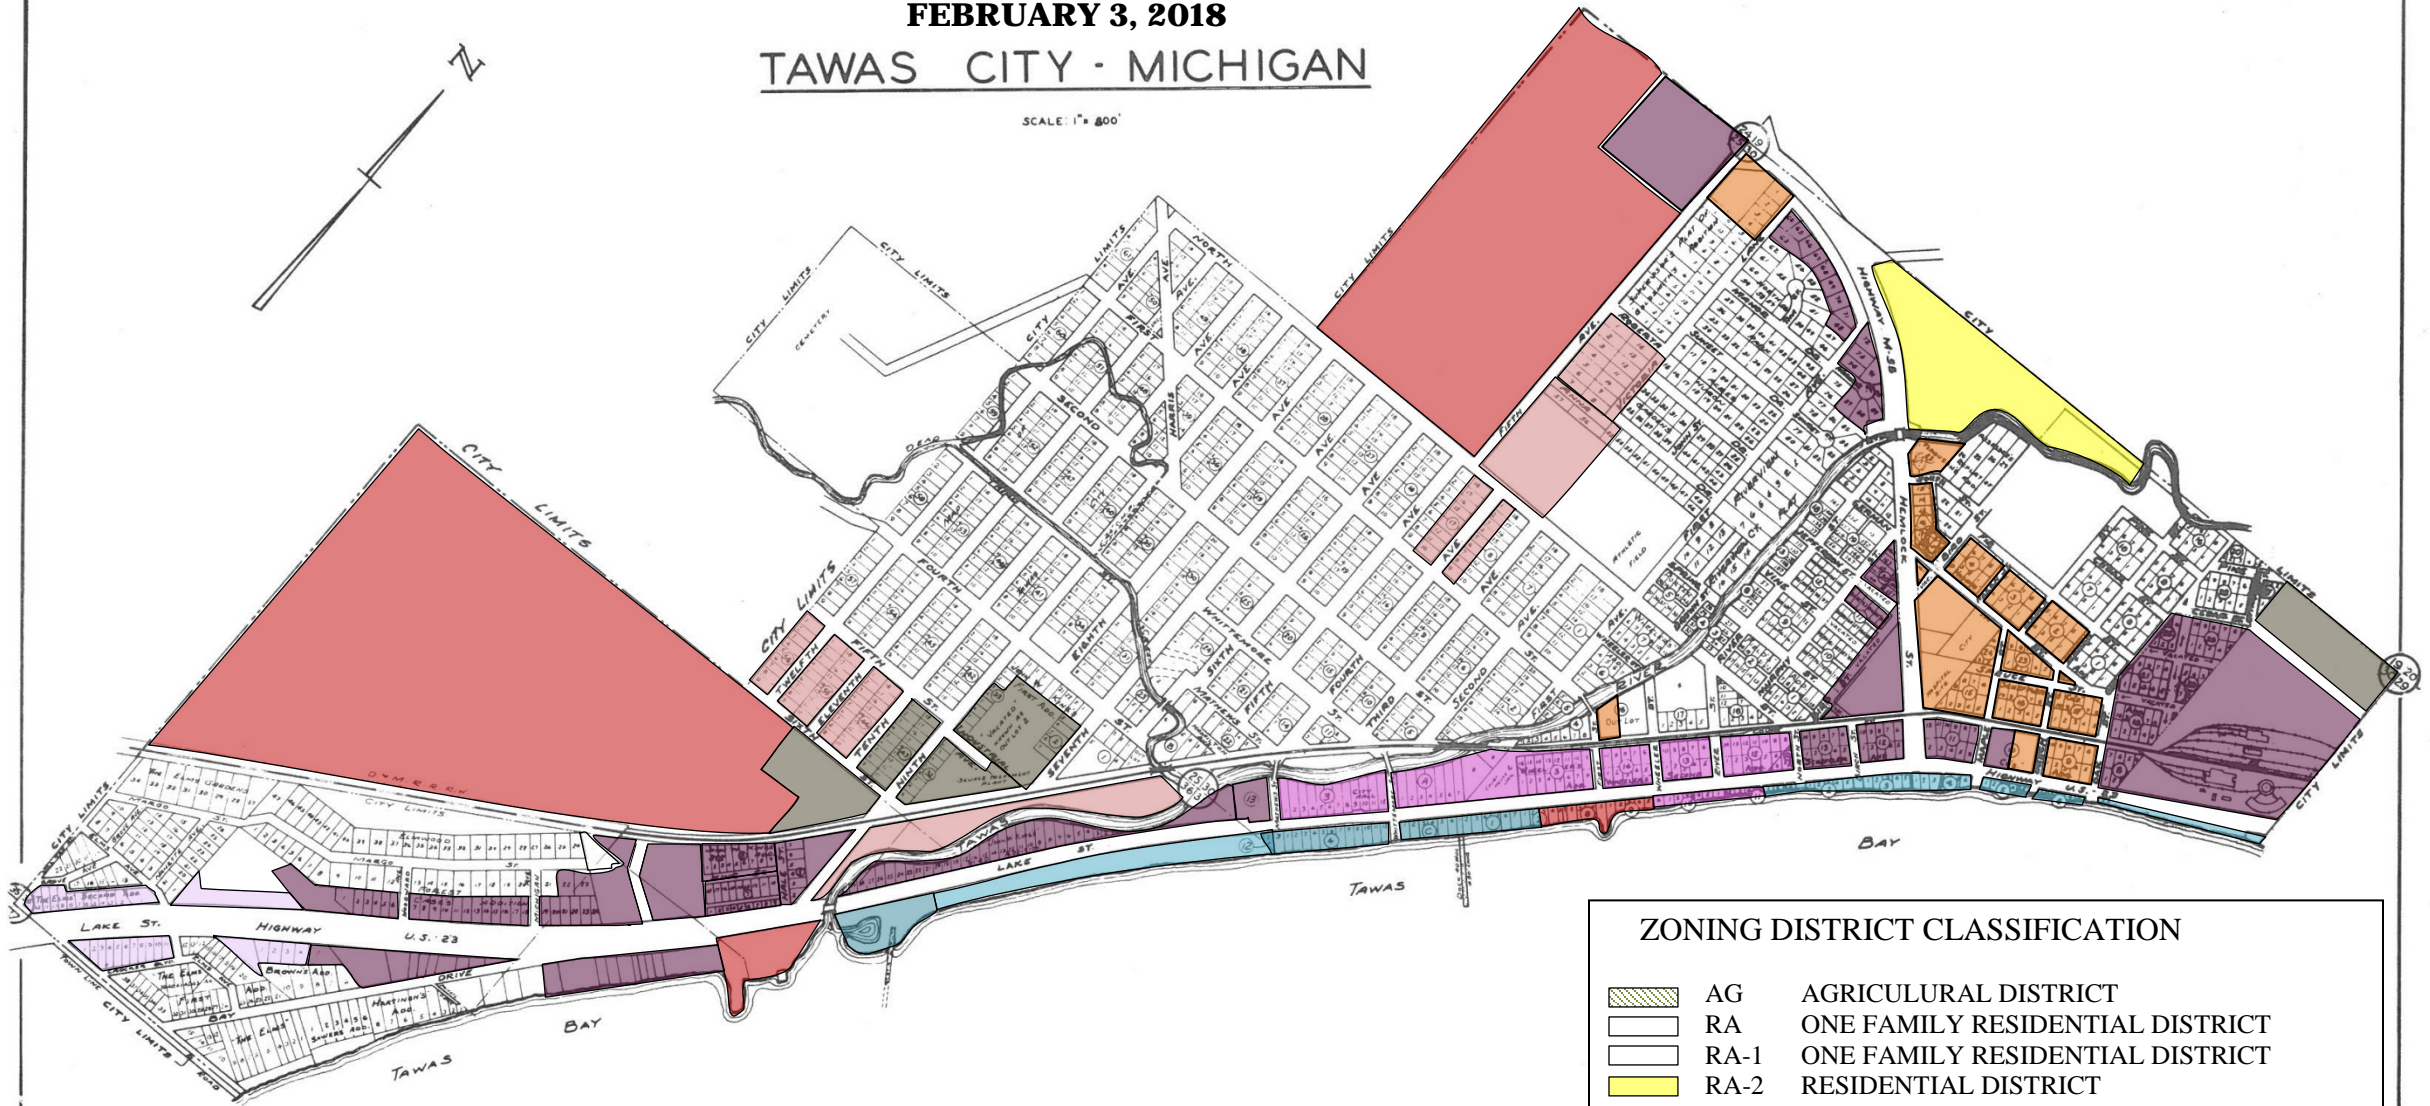

ZONING DISTRICTS
FEBRUARY 3, 2018
TAWAS CITY - MICHIGAN

SCALE: 1" = 800'

ZONING DISTRICT CLASSIFICATION

	AG	AGRICULTURAL DISTRICT
	RA	ONE FAMILY RESIDENTIAL DISTRICT
	RA-1	ONE FAMILY RESIDENTIAL DISTRICT
	RA-2	RESIDENTIAL DISTRICT
	RC	MULTIPLE FAMILY DISTRICT
	RC-1	MULTIPLE FAMILY DISTRICT
	OS	OFFICE SERVICE DISTRICT
	B-1	LOCAL BUSINESS DISTRICT
	B-2	COMMUNITY BUSINESS DISTRICT
	B-3	GENERAL BUSINESS DISTRICT
	I-1	INDUSTRIAL DISTRICT
	WF	WATER FRONT DISTRICT
	PUD	PLANNED UNIT DEVELOPMENT